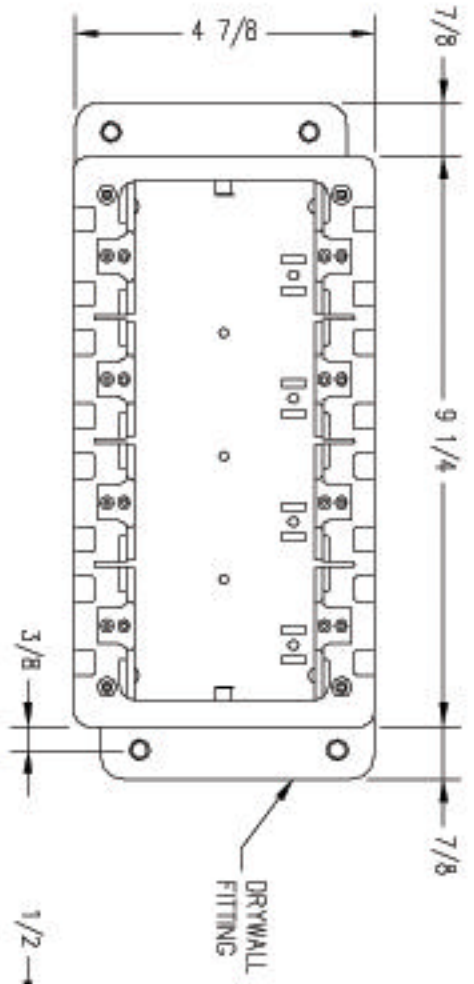

**END VIEW**  
1/2" DRYWALL FITTING

**FRONT VIEW**  
1/2" DRYWALL FITTING

**SIDE VIEW**  
1/2" DRYWALL FITTING

**SIDE VIEW**  
5/8" DRYWALL FITTING

PATENT PENDING

SPIDER MANUFACTURING INC.  
(AN ISO 9001 COMPANY)

TEL: (250) 765-2616 WEB SITE: www.spidermfg.com  
FAX: (250) 765-2614 E-MAIL: sds@spidermfg.com

**FOUR GANG RECESSED WALL  
MULTI MEDIA ROUGH IN SPIDERBOX**

CAT. NO.  
**WSCS-4-MIMO**

PRINTED IN CANADA