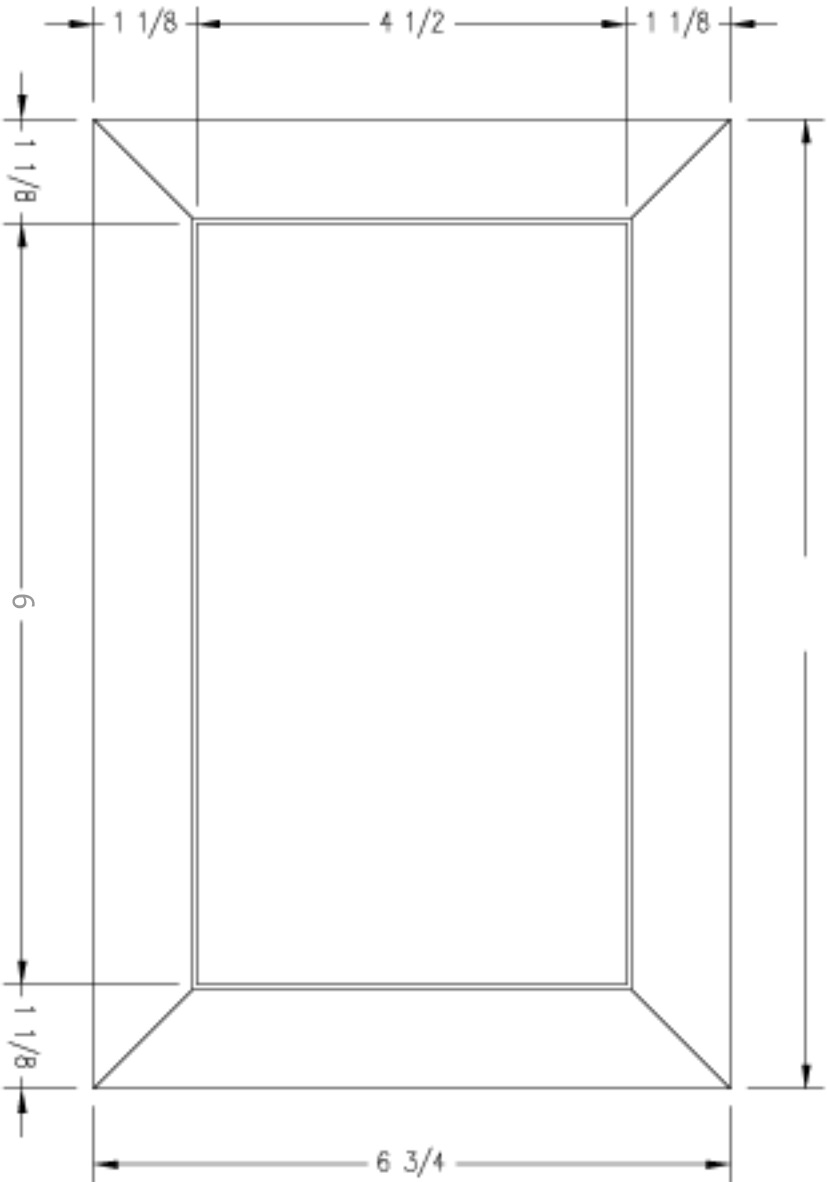

TOP VIEW

8 1/4

FRONT VIEW

SIDE VIEW

1/4

PATENT PENDING

smi

SPIDER MANUFACTURING INC.
(AN ISO 9001 COMPANY)

TEL: (250) 765-2616 WEB SITE: www.spidermfg.com
FAX: (250) 765-2614 E-MAIL: sales@spidermfg.com

**3 GANG
TRIM PLATE**

CAT. No. **TRIM** COLOUR

PRINTED IN CANADA