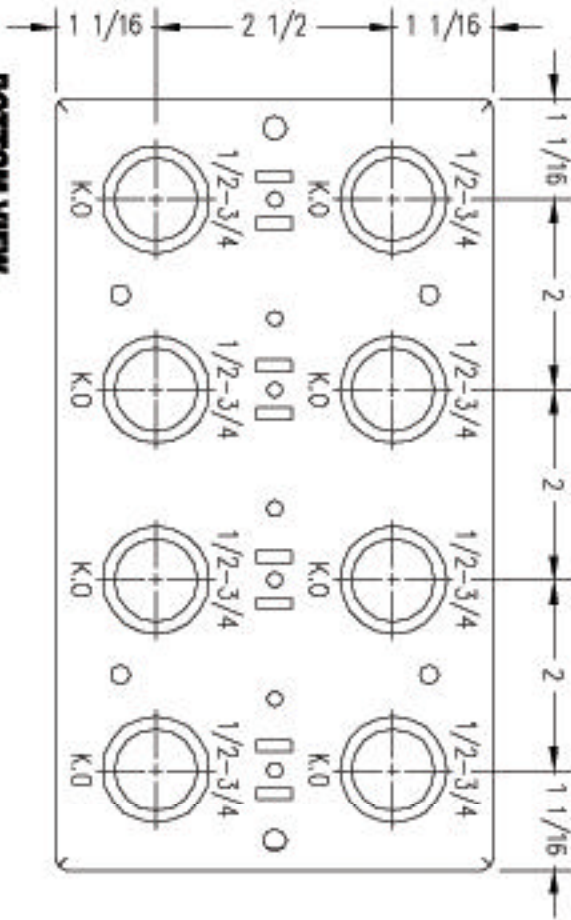

**TOP VIEW**

**SIDE VIEW**

**BOTTOM VIEW**

PATENT PENDING

**smi**<sup>TM</sup> SPIDER MANUFACTURING INC.  
(AN ISO 9001 COMPANY)

TEL: (250) 765-2616 WEB SITE: [www.spidermfg.com](http://www.spidermfg.com)  
 FAX: (250) 765-2614 E-MAIL: [sales@spidermfg.com](mailto:sales@spidermfg.com)

**SURFACE MOUNTED DEEP  
4-GANG FLOOR SPIDERBOX**

CAT. No.  
**FSCS-4-ACO**

PRINTED IN CANADA