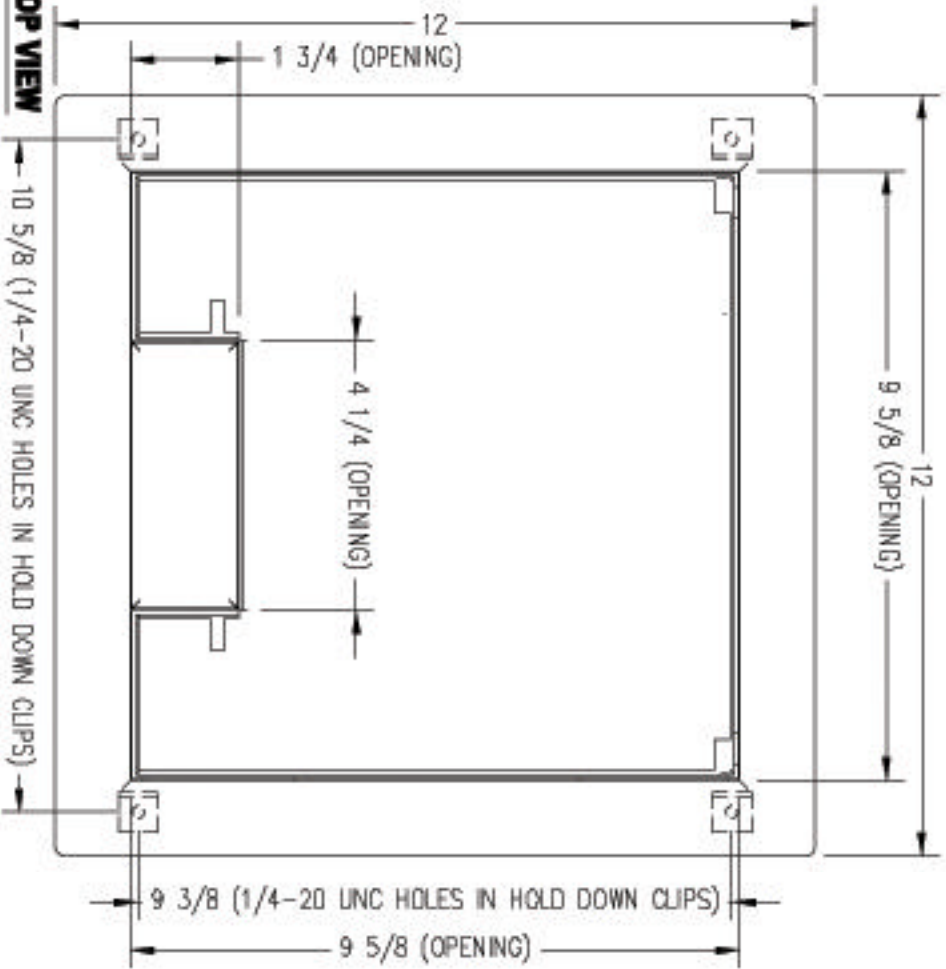

smi

SPIDER MANUFACTURING INC.
(AN ISO 9001 COMPANY)

TEL: (250) 765-2616 WEB SITE: www.spidermfg.com
FAX: (250) 765-2614 E-MAIL: sales@spidermfg.com

**SHALLOW 4-GANG CONCRETE POUR
SPIDERBOX**

CAT. No.
CFB401

PATENT PENDING

END VIEW

TOP VIEW

SIDE VIEW

PRINTED IN CANADA